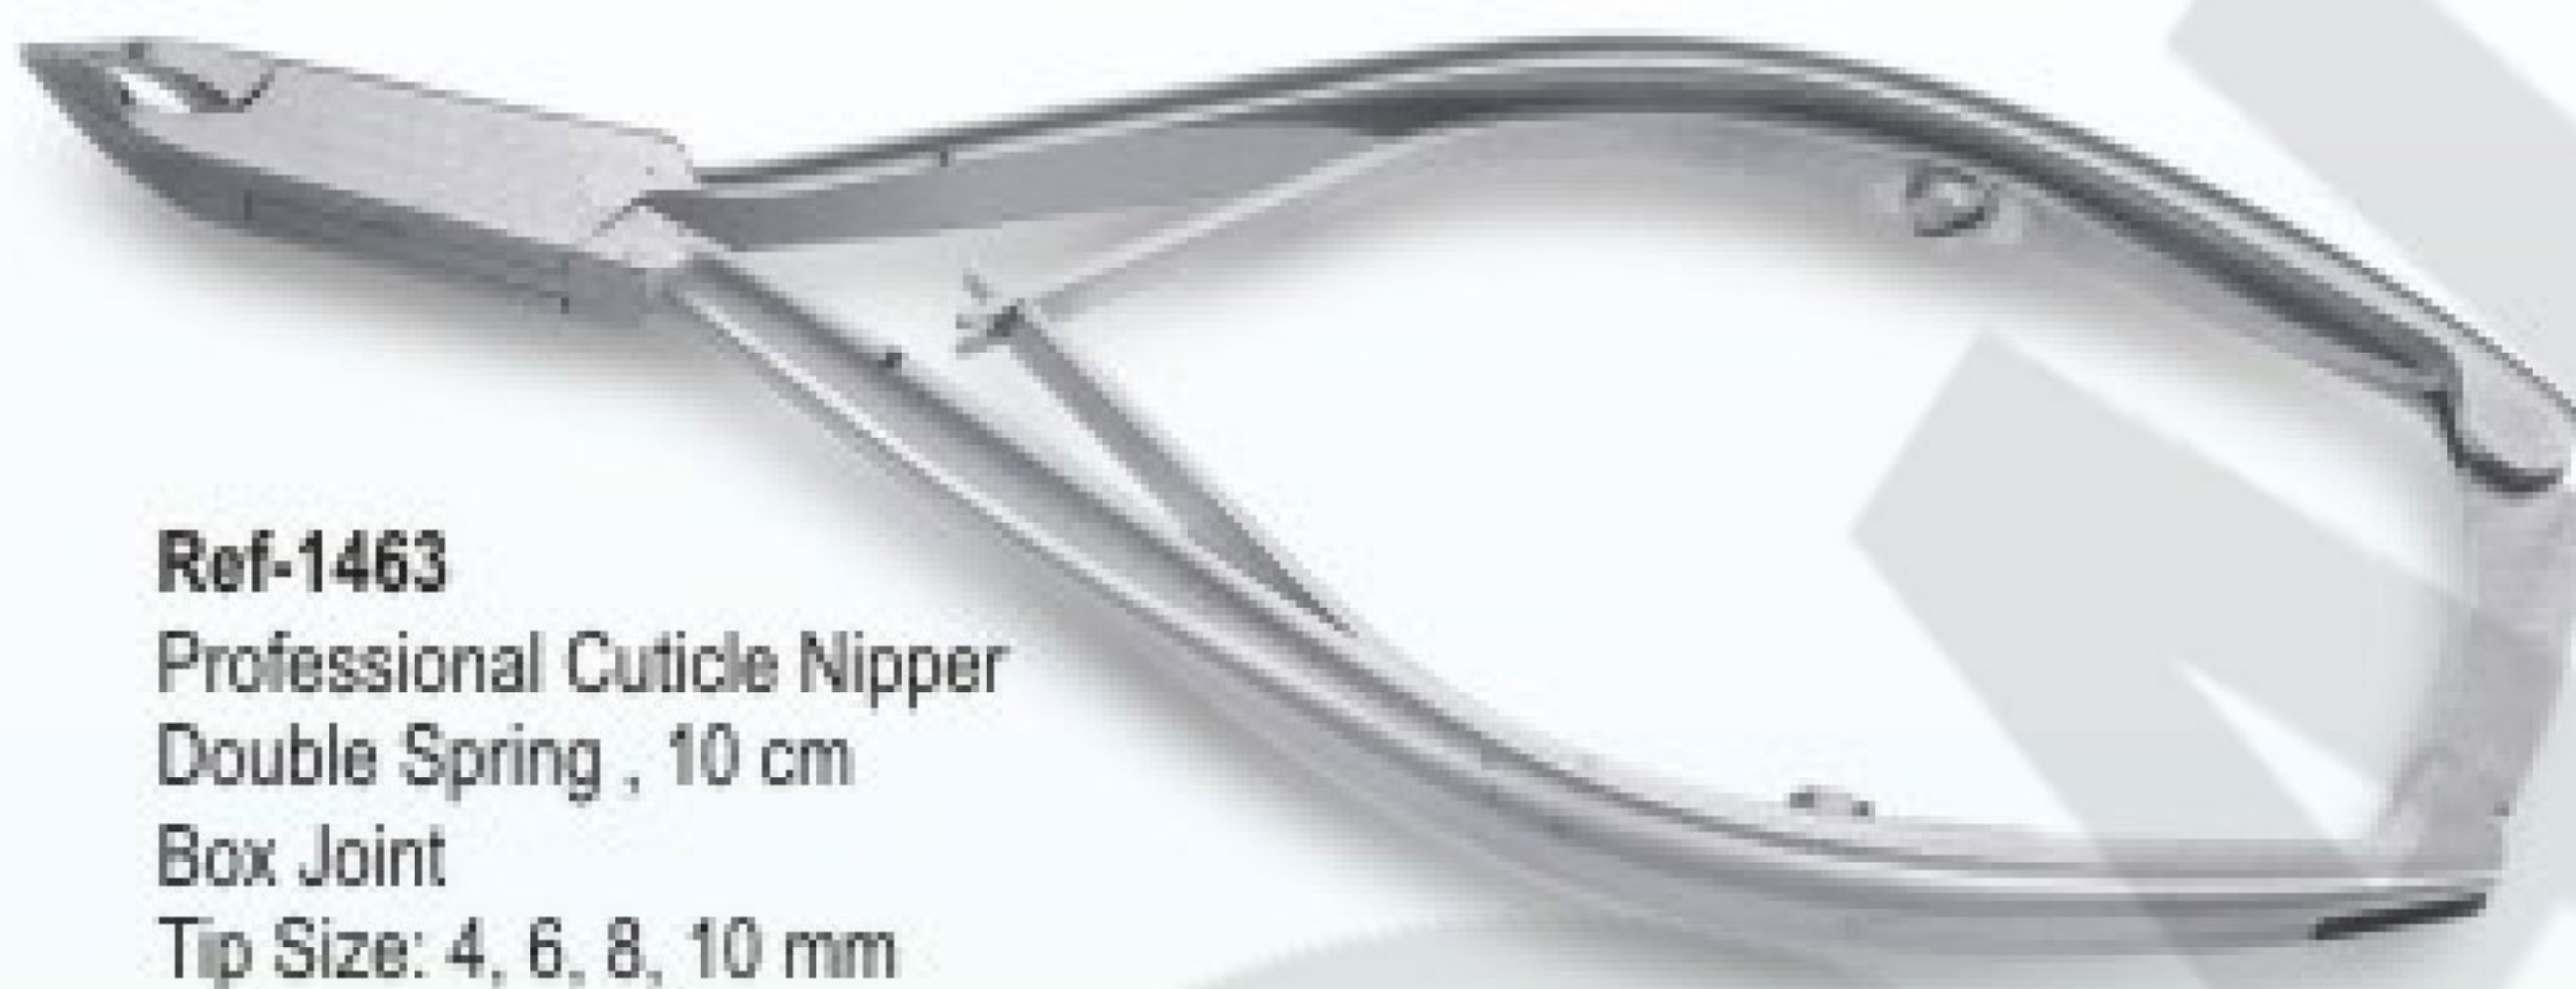

Ref-1462
Professional Cuticle Nipper
Single Spring, 10 cm
Box Joint
Tip Size: 4, 6, 8 mm

Ref-1463
Professional Cuticle Nipper
Double Spring , 10 cm
Box Joint
Tip Size: 4, 6, 8, 10 mm