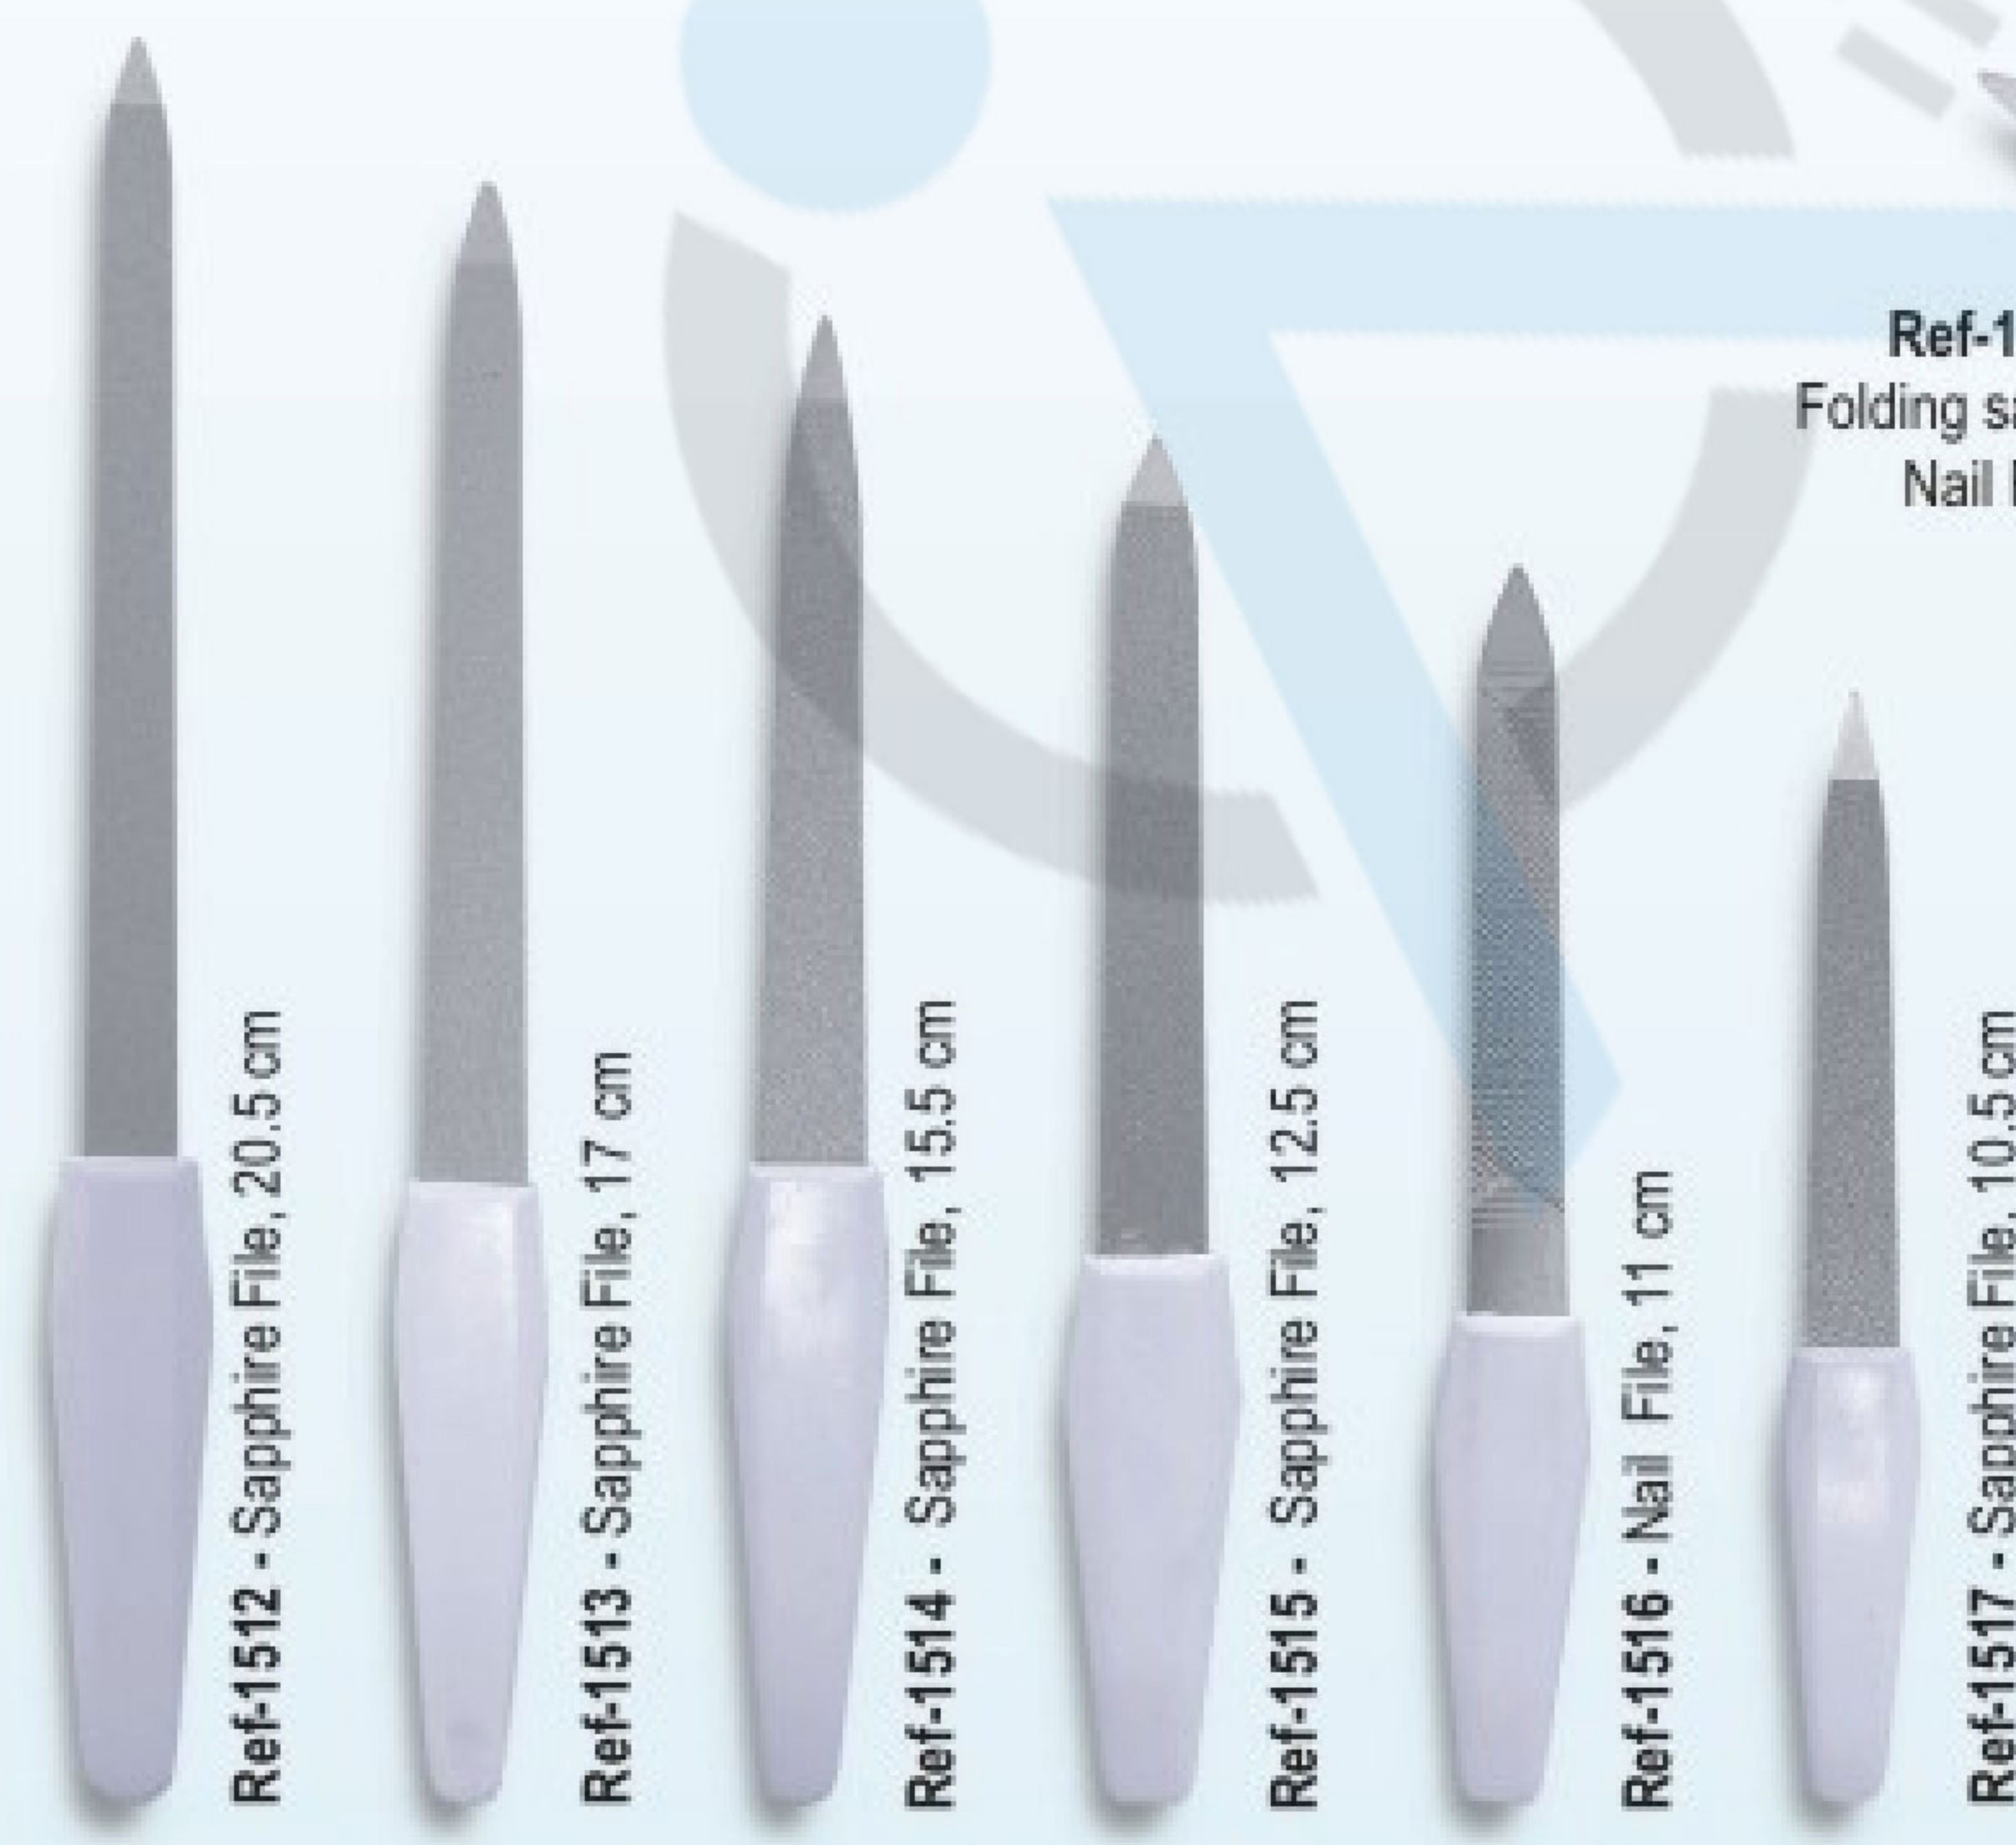

Ref-1492
Professional Toe Nail Nipper
Double Spring Double Action
Size: 16 cm

Titanium Coated

Multicolor Coated

Ref-1501 Sapphire File 20 cm
Ref-1502 Toe Nail File 20 cm
Ref-1503 Toe Nail File 20 cm
Ref-1504 Nail File 20 cm
Ref-1505 Sapphire File 13 cm
Ref-1506 Nail File 9 cm
Ref-1507 Nail File 9 cm
Ref-1508 Nail File 13 cm
Ref-1509 Nail File 17.5
Ref-1510 Nail File
Ref-1511 Callus Rasp