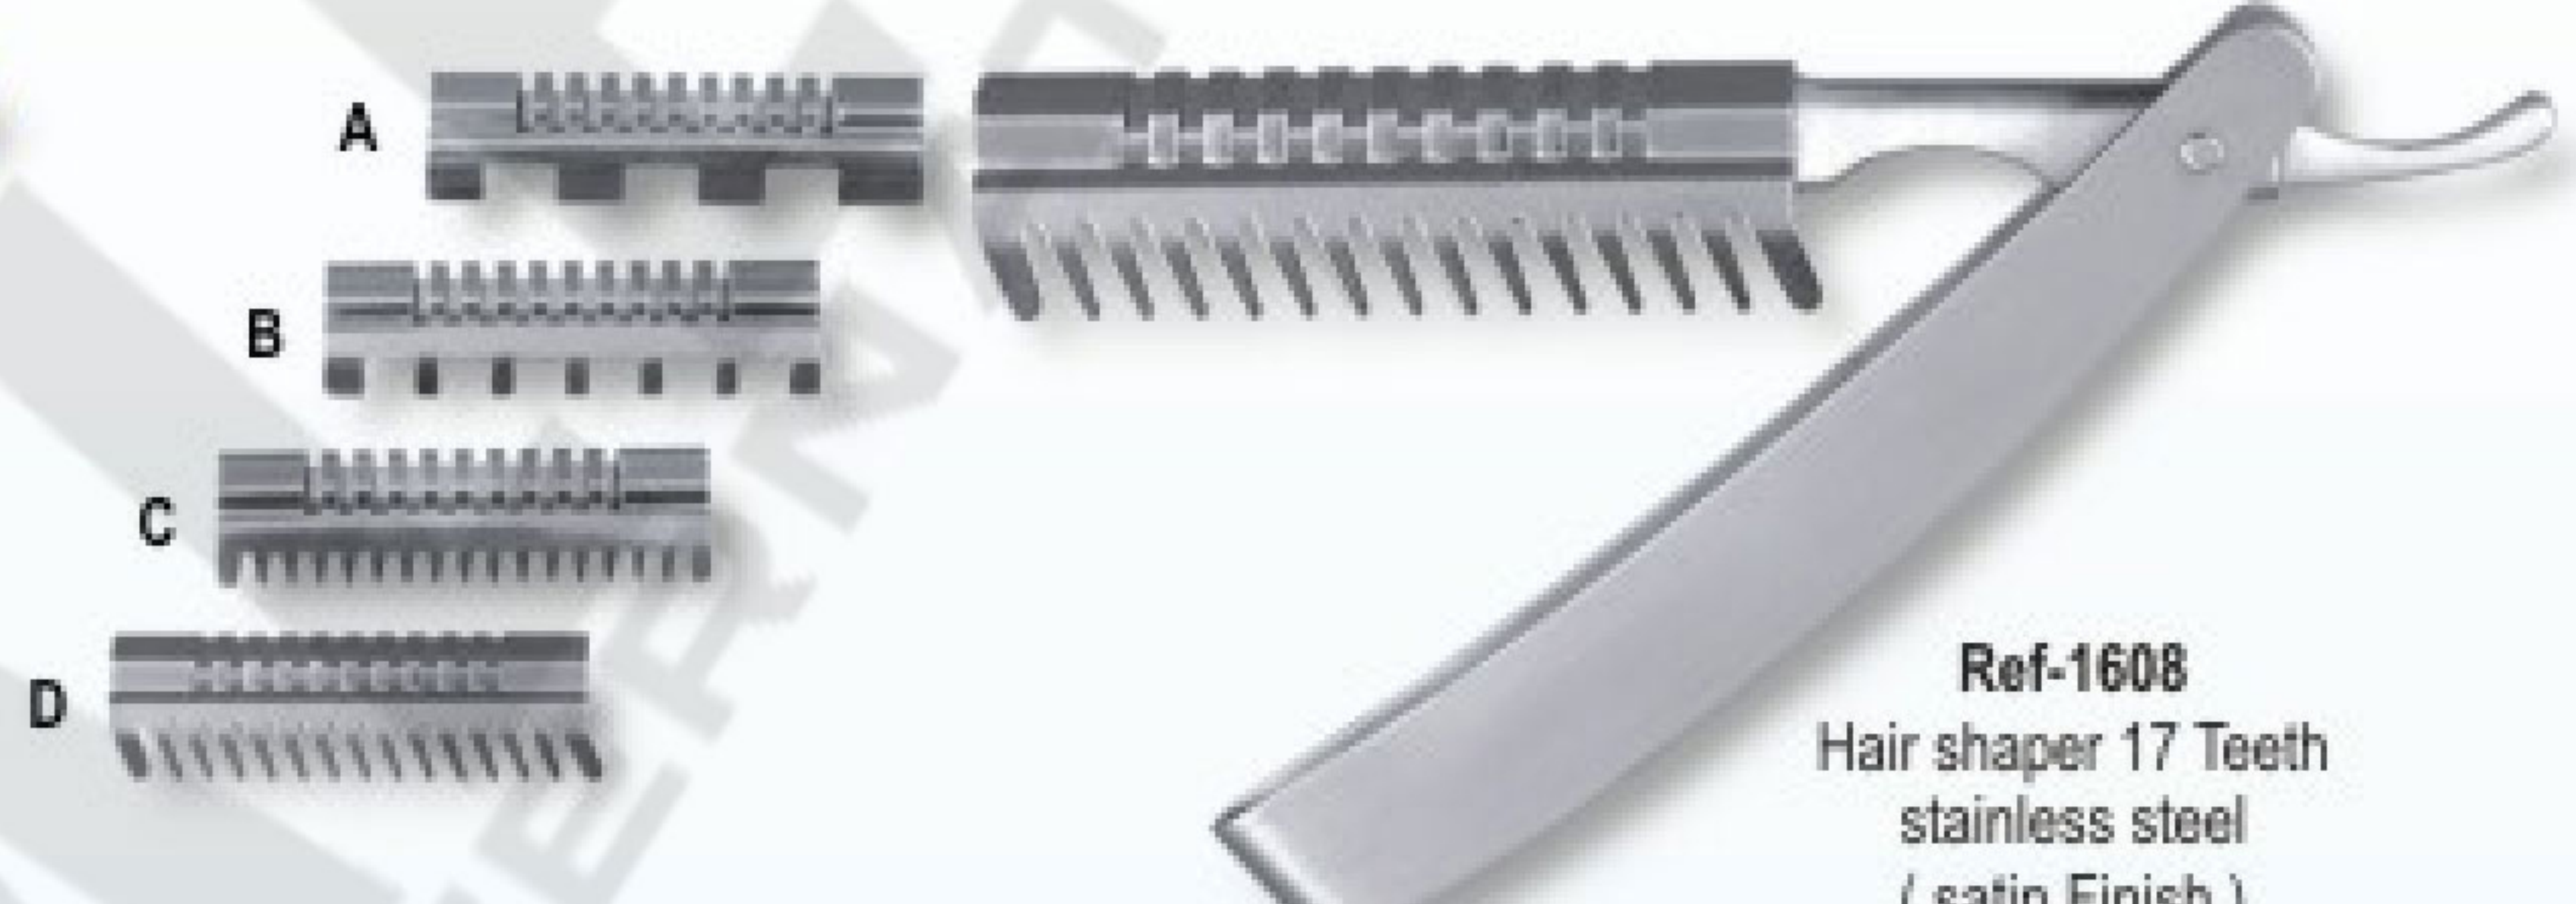

Ref-1608
Hair shaper 17 Teeth
stainless steel
(satin Finish)